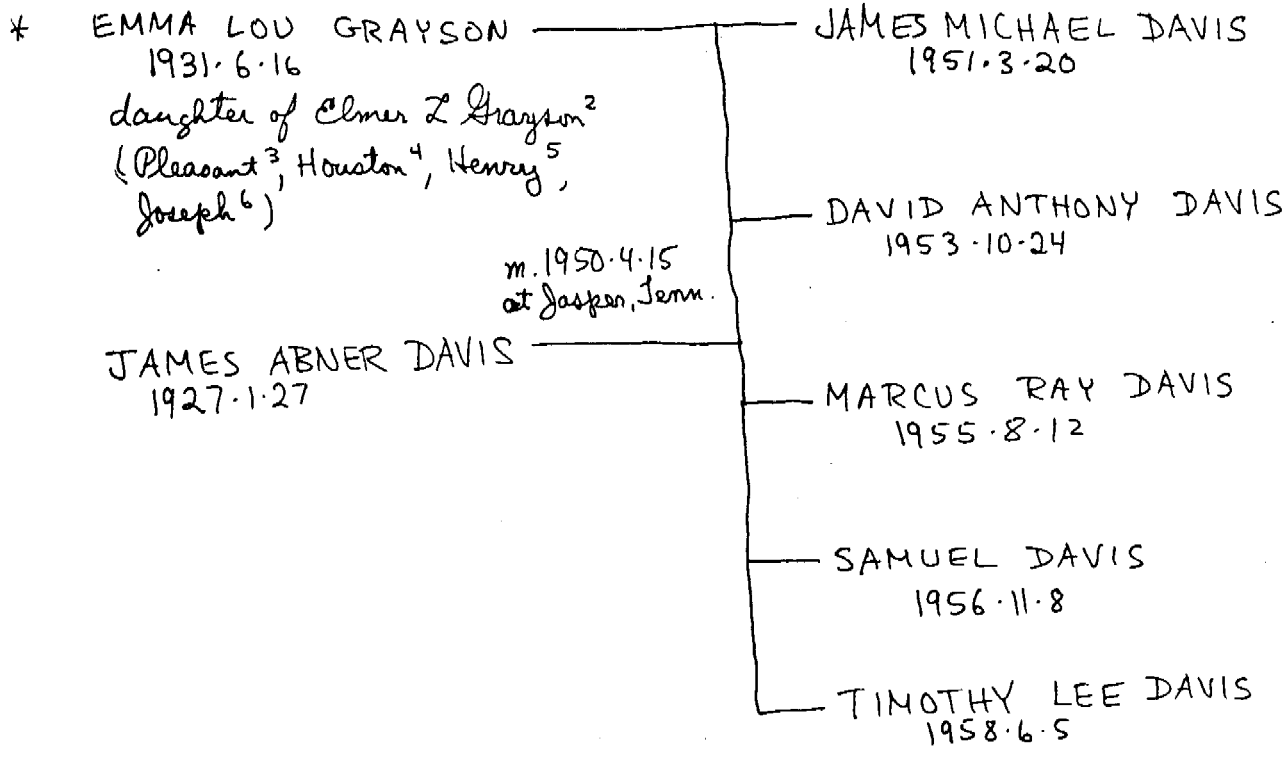

JAMES RAY GRAYSON
 1955-4-2

m. 1954-8-1
 at Allendale, S.C.

GRACE PEARL KEY
 1937-7-23

MICHAEL WAYNE GRAYSON
 1957-5-14

1

0

* EVELYN ELIZABETH GRAYSON
1923.10.7
daughter of Hubert Mc Cree Grayson²
(Pleasant³, Houston⁴, Henry⁵, Joseph⁶)