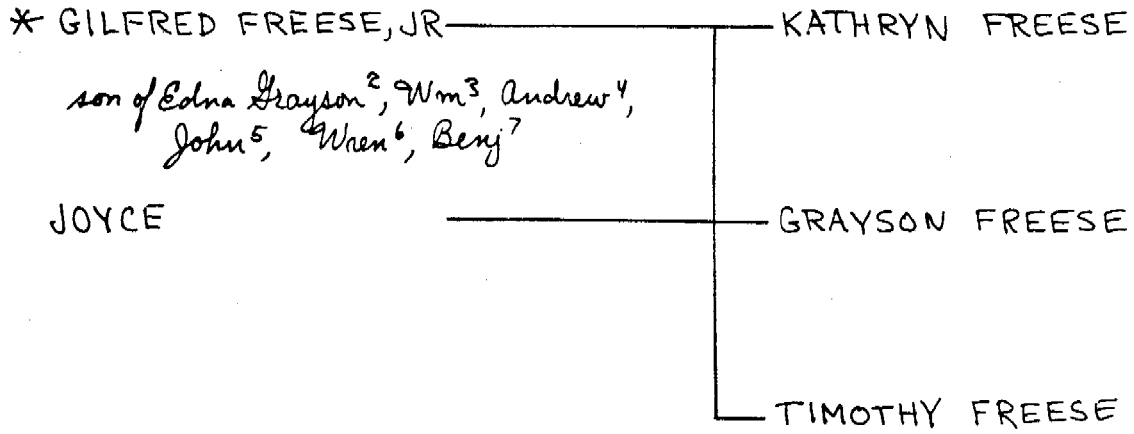

1 0

* GEORGE GRAYSON ROBINSON ——— TRACY SMITH ROBINSON
 1924-8-29 ——— 1957-3-27
 Ill, Madison Ill, Lake
 son of Elma Grayson², Jeremiah³, Franklin⁴,
 Benj⁵, Joseph⁶, Benj⁷

JUDITH RAY CASSELL ——— SANDRA SUE ROBINSON
 1935-8-14 ——— m. 1956-6-30 ——— 1964-9-6
 Decatur, Ill. at Waukegan, Ill. Fla, Broward
 dau. of Berry Hill Cassell
 and Esculine Martha Smith

1. George¹'s first wife
 was Albertine Wilson.
 Judith's¹ first husband
 was Gerald M. Brilley

George & Judi Robinson
 721 E. McDonald St.
 Lakeland, Fla. 33803

George is interested in genealogy, and
 had traced his line up to Joseph⁶.