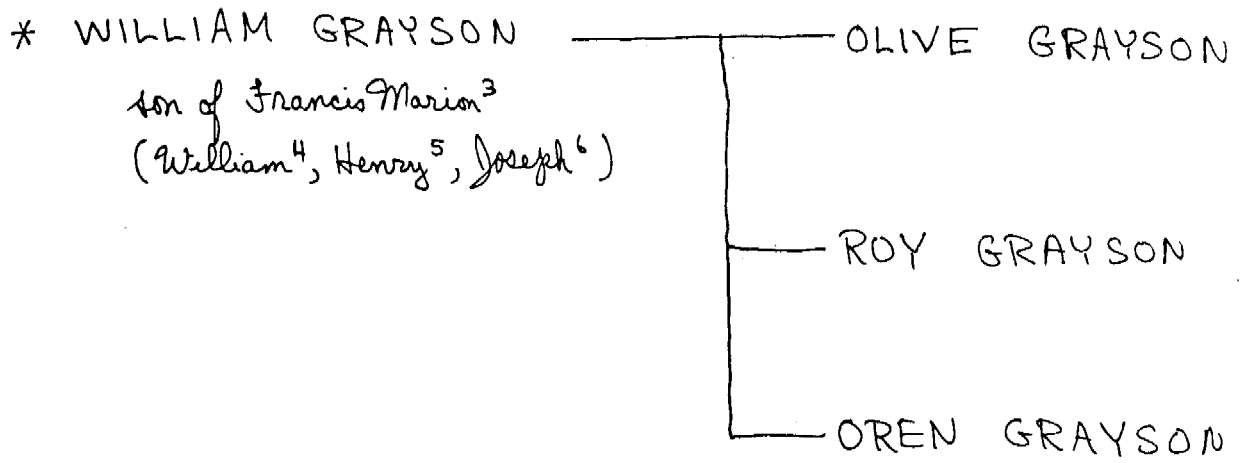

PALMER GRAYSON

1910-2-4 -

daus: Lillie Hartman
Jeanette Japp

ANNOS GRAYSON (m)

OHMER GRAYSON (f)
1916-1-25

Ohmer Grayson
Palmer Grayson
Rte 1 Box 124
Signal Mtn, Tenn, 37377

1. Miss Olive Grayson
Whitwell, Tenn.
is the source for this
information.