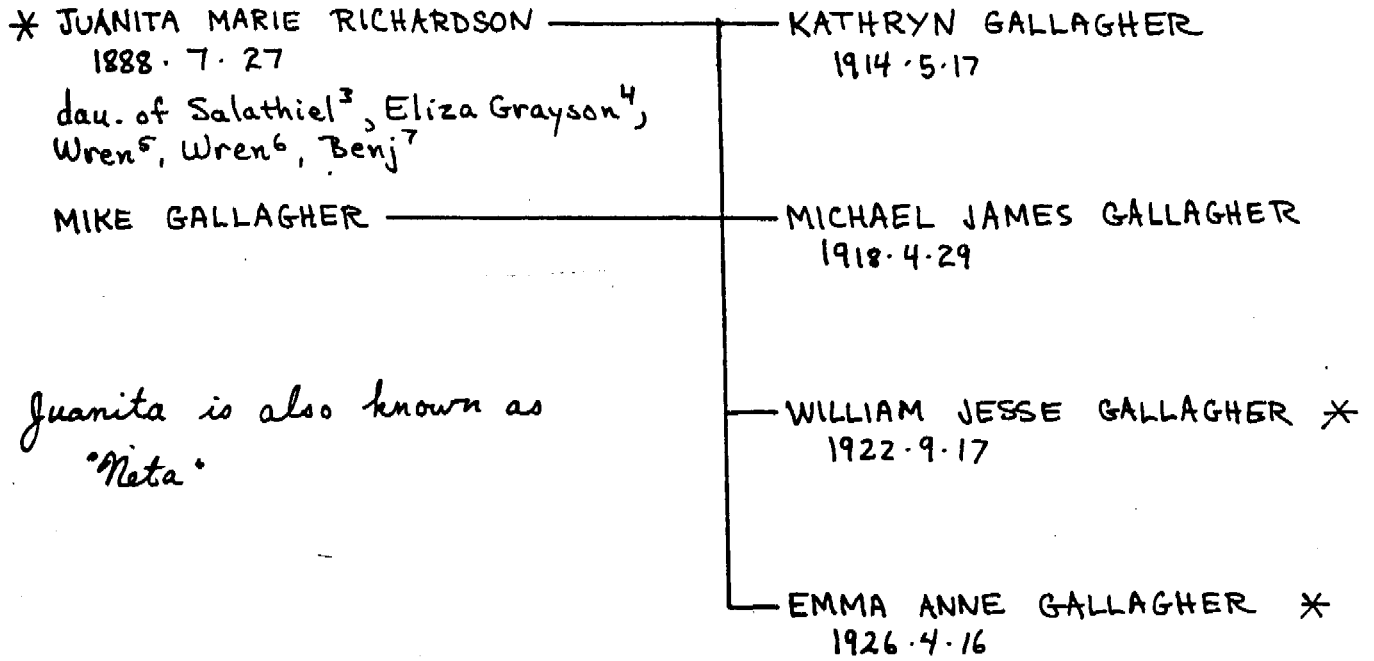

* MARY ELIZABETH DEMAREE

HERBERT
 GOLDSMITH

SARGENT
 MARK GOLDSMITH
 1963.2.7 -

→ b. 1927.10.20

d. 8 May 1971
 age 43

[Letter from John McQuire]

*Juanita is also known as
"Meta"*

* LAWRENCE PLEASANT KING