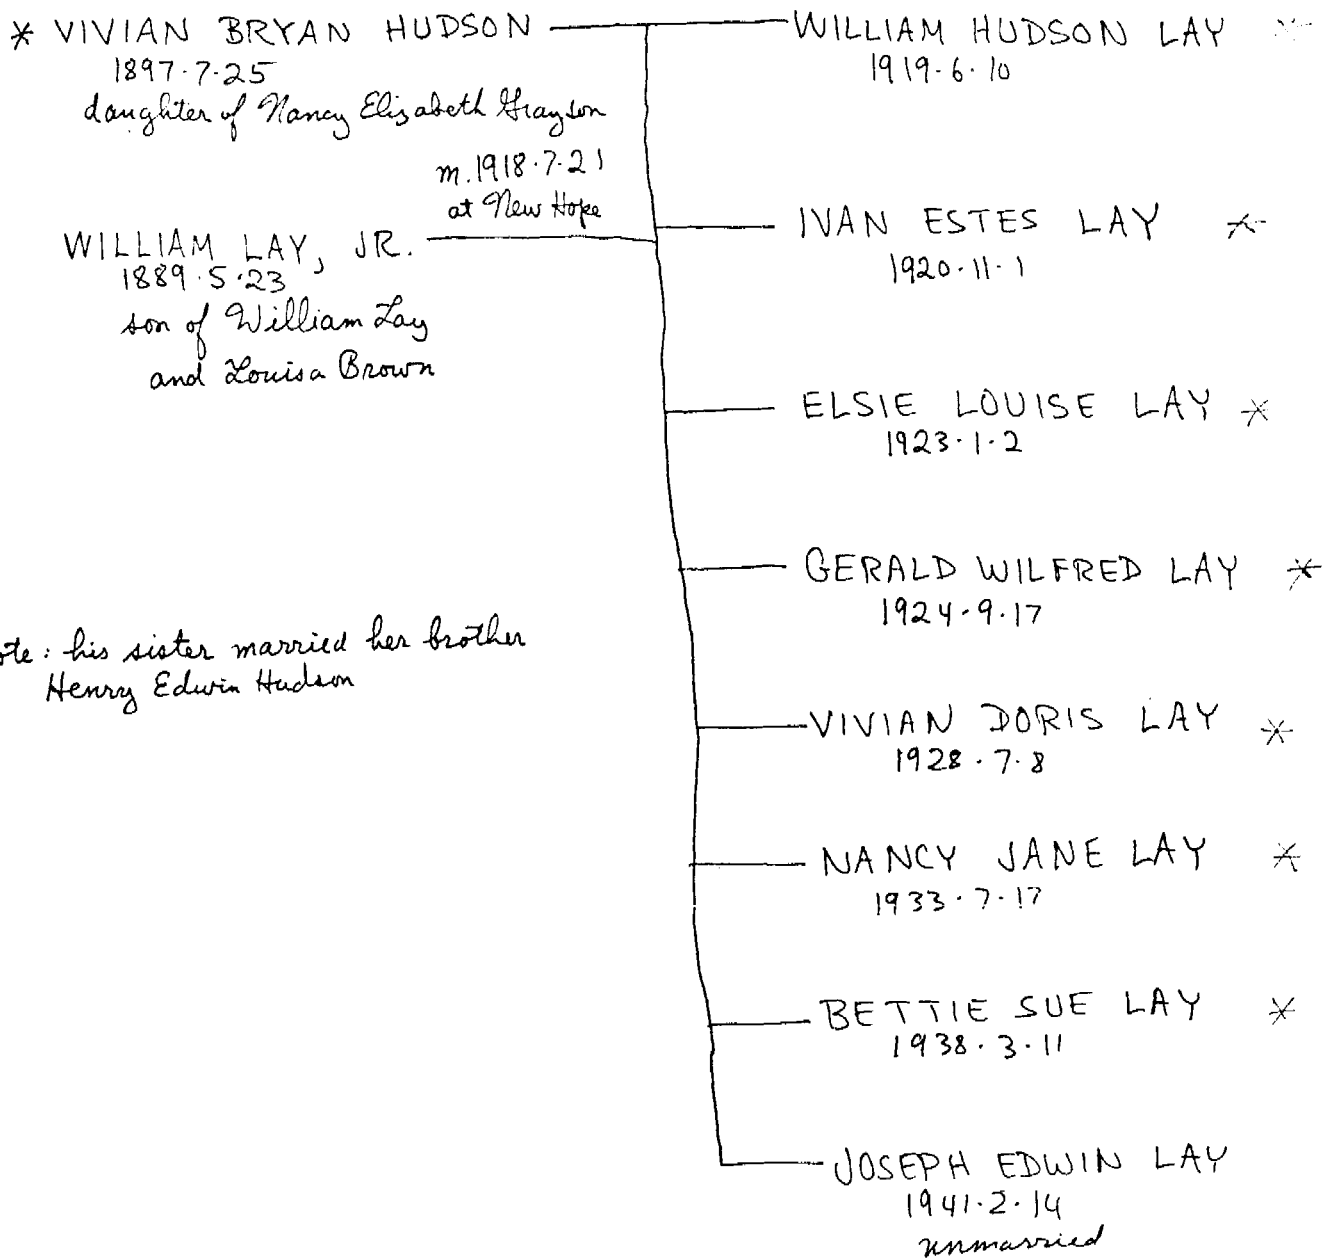

1. note: his sister married her brother
Henry Edwin Hudson